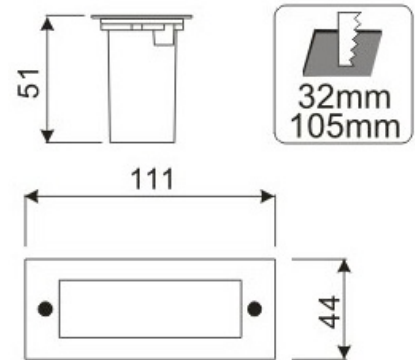

# LED Recessed Lighting – LR-R00144

Model No.	LR-R00144
LED Type	5mm
LED Q'TY.	12
Beam Angle	-
Minimum luminous flux(lm)	60
Voltage	120-240V
LED Watt	1W
Environmental Temperature	- 20°C~60°C
Environmental Humidity	0%-95%
Safety Class	I
Safety Type	IP54
Material	ST304+Aluminium
Driver	Included